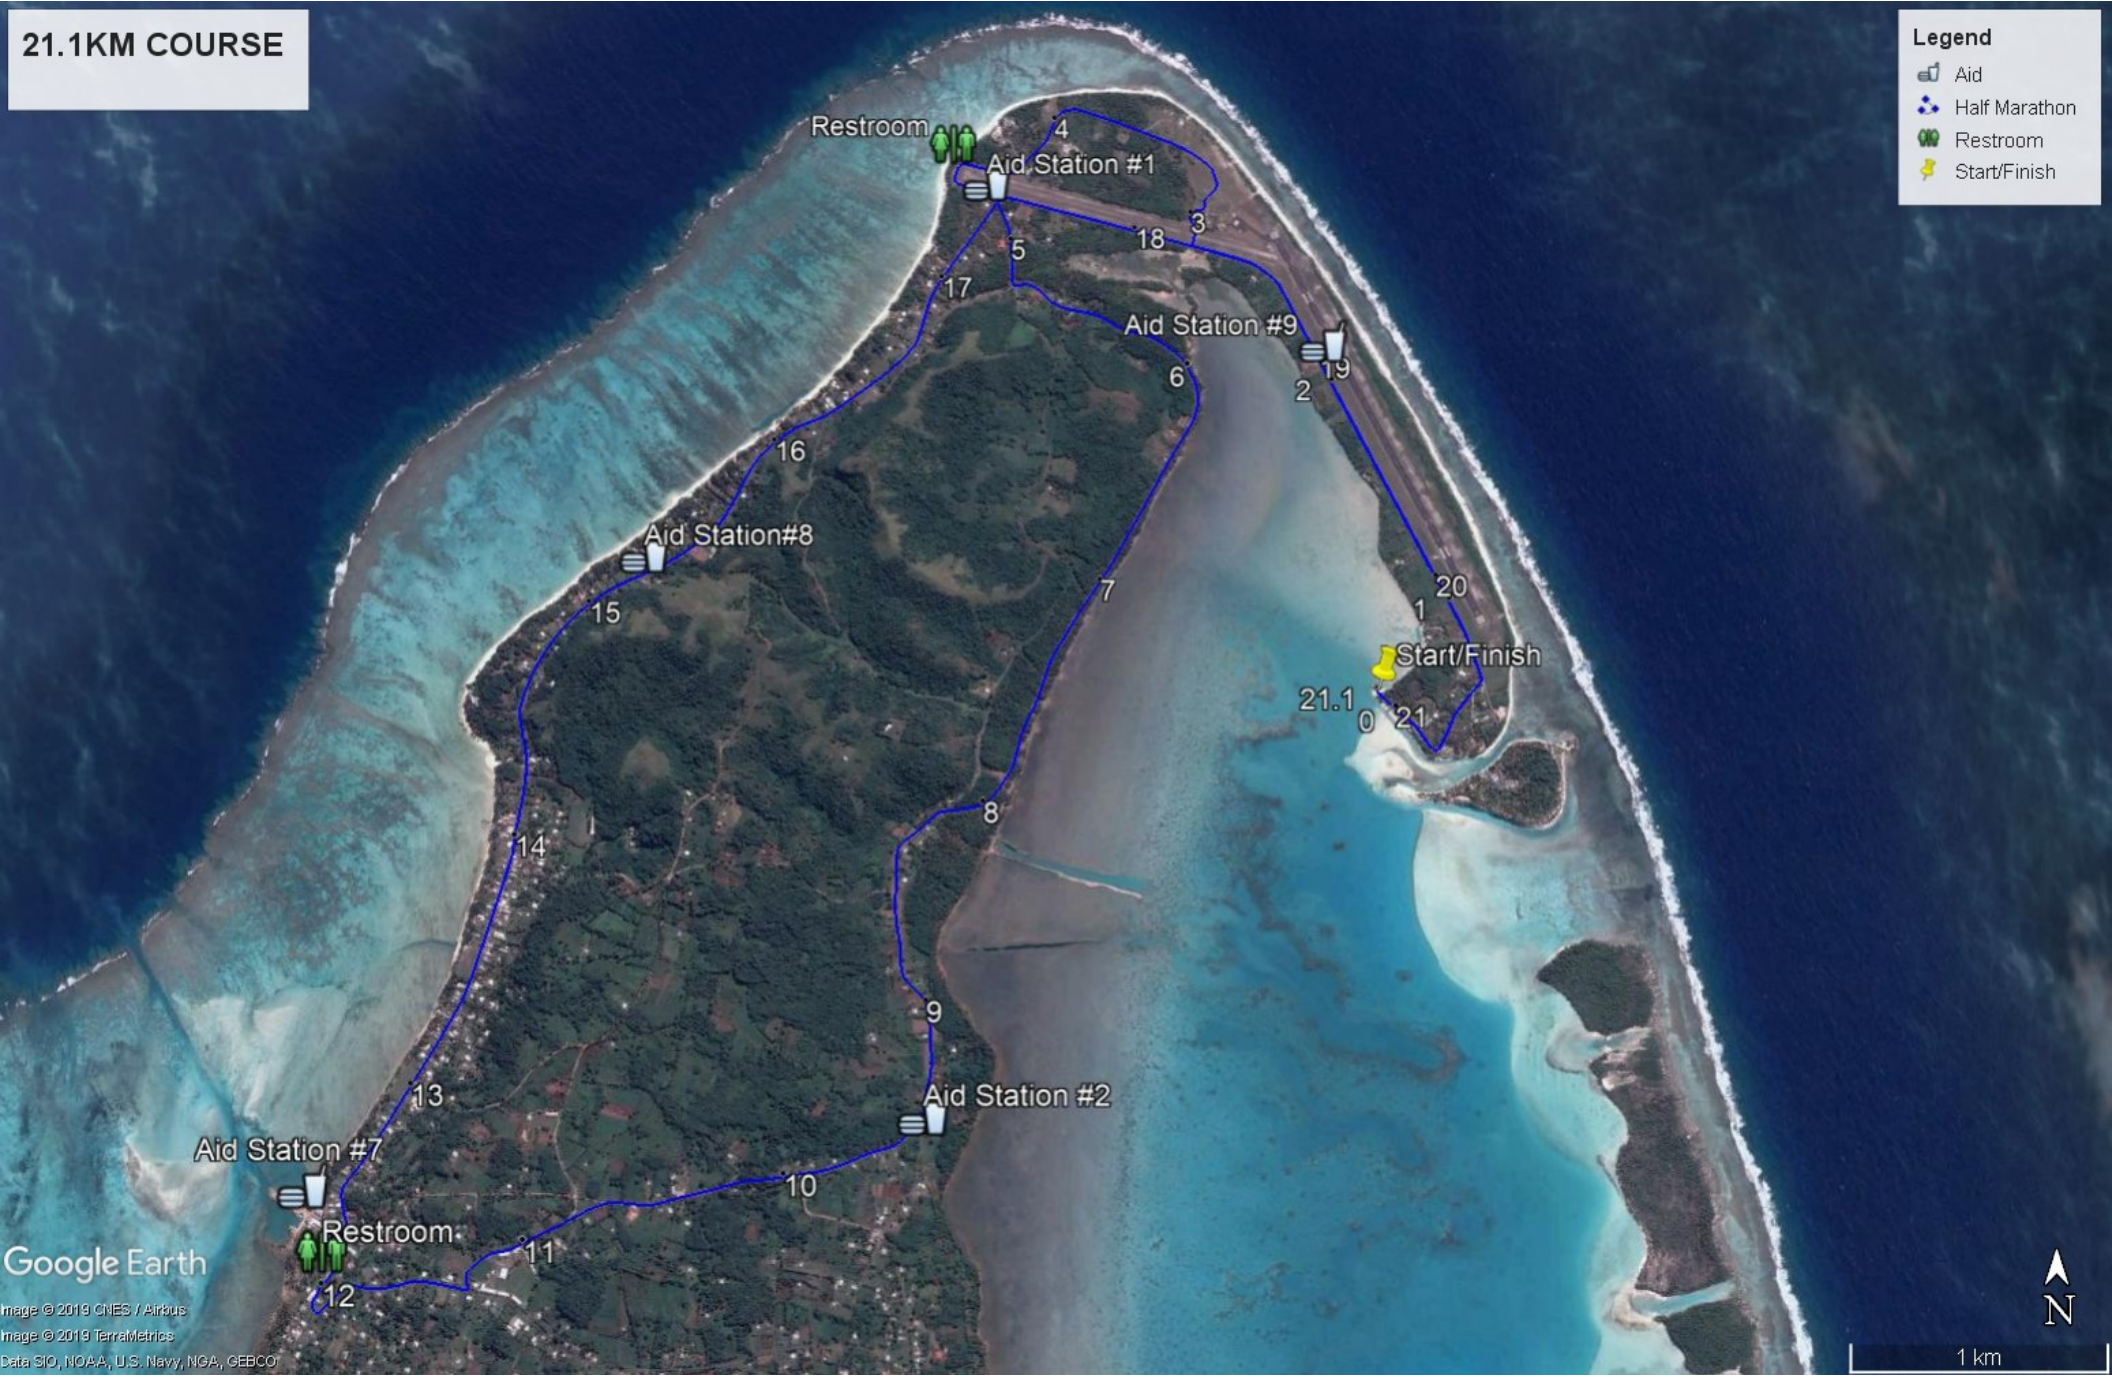

21.1KM COURSE

Legend

- Aid
- Half Marathon
- Restroom
- Start/Finish

1 km